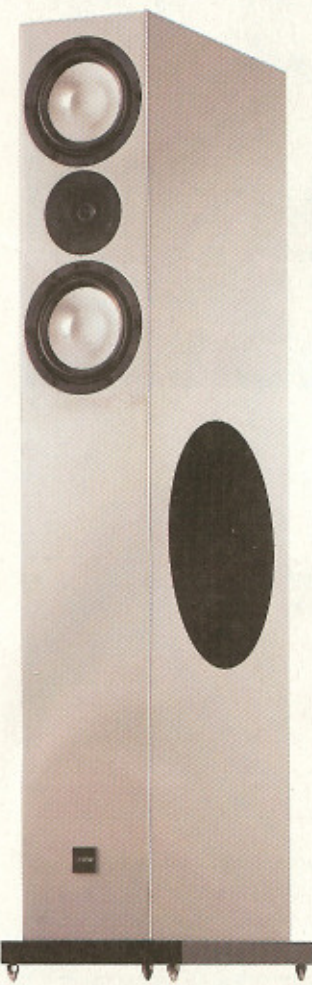

Canton. The *Karat M 90 DC three-way floor speaker* has displacement-control technology that filters subsonic signals to prevent undesirable woofer excursions at very low frequencies, delivering more accurate bass, the maker says. The speaker also features a side-firing 10-inch woofer and a front baffle width of less than 7 inches. 612.706.9250. www.cantonusa.com. **Circle 119.**

Accell. The *HD15/VGA to 5 BNC cable* features five individual coaxial cables bundled together. All connectors and contacts are 24-karat gold-plated to maximize conductivity, and a ferrite core on the HD15 cable end reduces electromagnetic interference. 510.438.9288. www.accellcables.com. **Circle 120.**