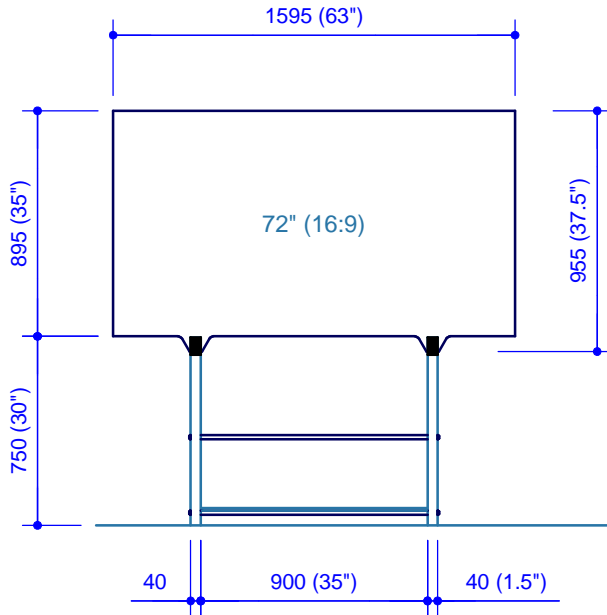

HIGH STAND & SCREEN REFERENCE DIMENSIONS

Metric Dimensions Actual / Inch Dimensions Nominal

Screen 72" Diagonal
BO-72 W
Weight: 40kg (87lbs)

High Stand AS-750A
Weight: 20kg (44 lbs)

Screen 84" Diagonal
BO-84 W
Weight: 55kg (121 lbs)

High Stand AS-750A
Weight: 20kg (44 lbs)

Screen 100" Diagonal
BO-100 W
Weight: 77kg (170 lbs)

High Stand AS-750B
Weight: 21kg (46 lbs)