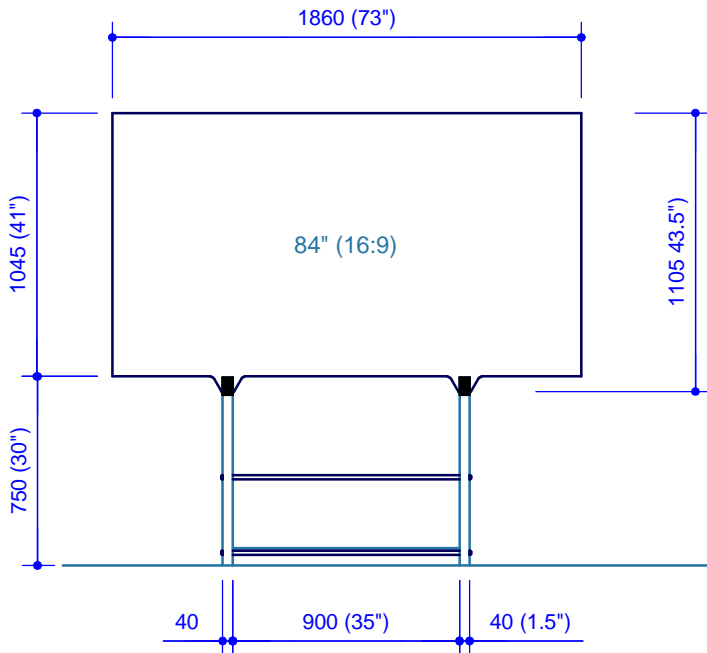

HIGH STAND & SCREEN REFERENCE DIMENSIONS

Metric Dimensions Actual / Inch Dimensions Nominal

Screen 72" Diagonal
BO-72 W
Weight: 40kg (87lbs)

High Stand AS-750A
Weight: 20kg (44 lbs)

Screen 84" Diagonal
BO-84 W
Weight: 55kg (121 lbs)

High Stand AS-750A
Weight: 20kg (44 lbs)

Screen 100" Diagonal
BO-100 W
Weight: 77kg (170 lbs)

High Stand AS-750B
Weight: 21kg (46 lbs)