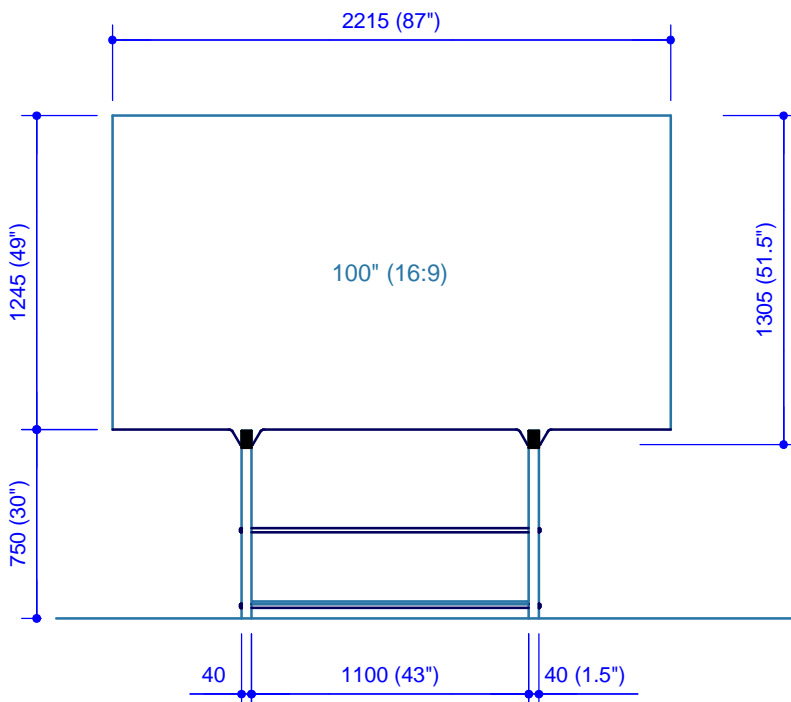

HIGH STAND & SCREEN REFERENCE DIMENSIONS

Metric Dimensions Actual / Inch Dimensions Nominal

Screen 72" Diagonal
BO-72 W
Weight: 40kg (87lbs)

High Stand AS-750A
Weight: 20kg (44 lbs)

Screen 84" Diagonal
BO-84 W
Weight: 55kg (121 lbs)

High Stand AS-750A
Weight: 20kg (44 lbs)

Screen 100" Diagonal
BO-100 W
Weight: 77kg (170 lbs)

High Stand AS-750B
Weight: 21kg (46 lbs)