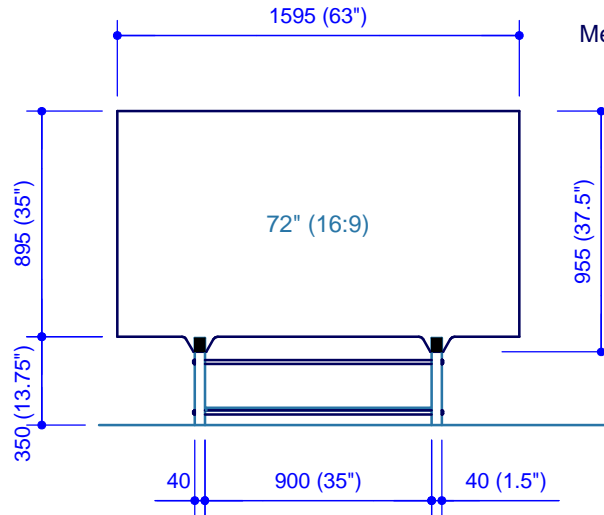

# LOW STAND & SCREEN REFERENCE DIMENSIONS

Metric Dimensions Actual / Inch Dimensions Nominal

Screen 72" Diagonal  
BO-72 W  
Weight: 40kg (87lbs)

Low Stand AS-350A  
Weight: 8kg (18lbs)

Screen 84" Diagonal  
BO-84 W  
Weight: 55kg (121 lbs)

Low Stand AS-350A  
Weight: 8kg (18lbs)

Screen 100" Diagonal  
BO-100 W  
Weight: 77kg (170 lbs)

Low Stand AS-350B  
Weight: 9kg (20 lbs)