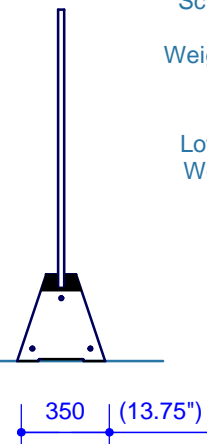

# LOW STAND & SCREEN REFERENCE DIMENSIONS

Metric Dimensions Actual / Inch Dimensions Nominal

Screen 72" Diagonal  
BO-72 W  
Weight: 40kg (87lbs)

Low Stand AS-350A  
Weight: 8kg (18lbs)

Screen 84" Diagonal  
BO-84 W  
Weight: 55kg (121 lbs)

Low Stand AS-350A  
Weight: 8kg (18lbs)

Screen 100" Diagonal  
BO-100 W  
Weight: 77kg (170 lbs)

Low Stand AS-350B  
Weight: 9kg (20 lbs)