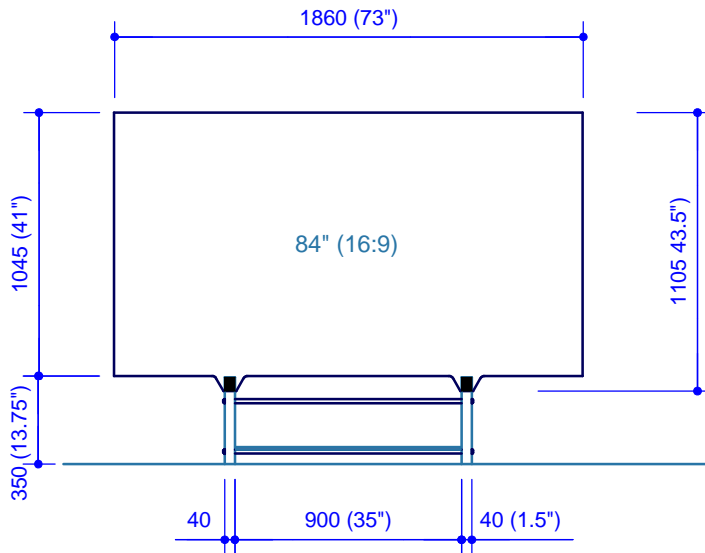

# LOW STAND & SCREEN REFERENCE DIMENSIONS

Metric Dimensions Actual / Inch Dimensions Nominal

Screen 72" Diagonal  
BO-72 W  
Weight: 40kg (87lbs)

Low Stand AS-350A  
Weight: 8kg (18lbs)

Screen 84" Diagonal  
BO-84 W  
Weight: 55kg (121 lbs)

Low Stand AS-350A  
Weight: 8kg (18lbs)

Screen 100" Diagonal  
BO-100 W  
Weight: 77kg (170 lbs)

Low Stand AS-350B  
Weight: 9kg (20 lbs)