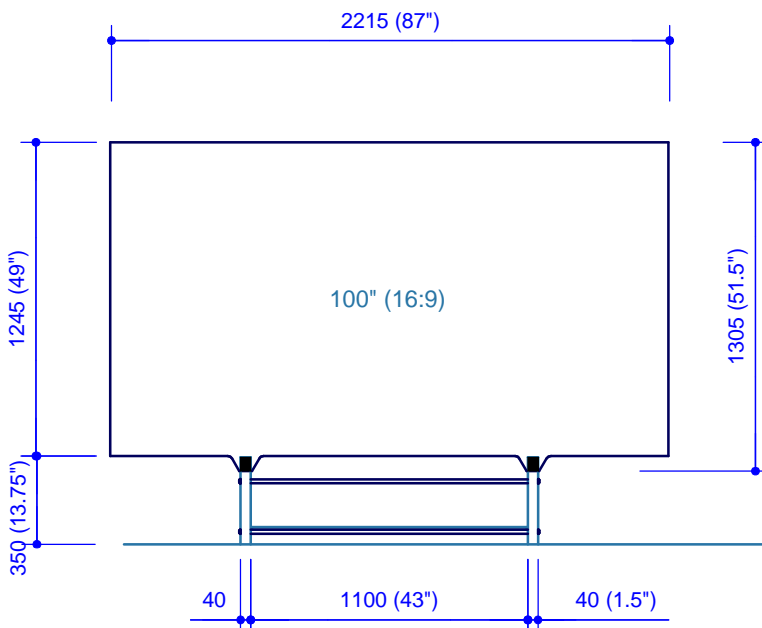

# LOW STAND & SCREEN REFERENCE DIMENSIONS

Metric Dimensions Actual / Inch Dimensions Nominal

Screen 72" Diagonal  
BO-72 W  
Weight: 40kg (87lbs)

Low Stand AS-350A  
Weight: 8kg (18lbs)

Screen 84" Diagonal  
BO-84 W  
Weight: 55kg (121 lbs)

Low Stand AS-350A  
Weight: 8kg (18lbs)

Screen 100" Diagonal  
BO-100 W  
Weight: 77kg (170 lbs)

Low Stand AS-350B  
Weight: 9kg (20 lbs)